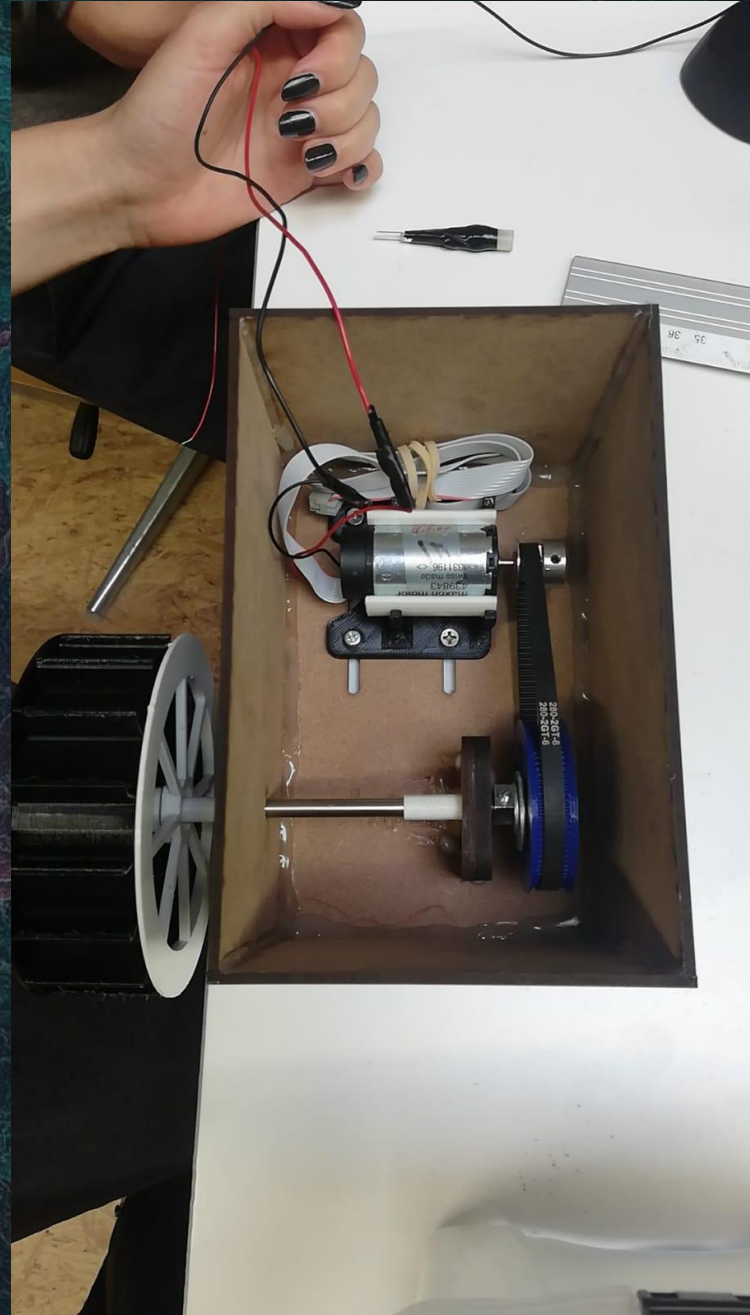

The background is a vibrant, multi-colored marbled paper pattern. The colors include deep teal, emerald green, dark blue, and rich burgundy, all swirling together in intricate, organic patterns. A semi-transparent white banner is overlaid on the left side of the image, containing text and a decorative element.

TEAM CHAMÄLEONS

SadoMaster5000

AquaMaster5000

Hack 0: Spiker Shield

Hack 1: SadoMaster5000

Hack 1: SadoMaster5000

Hack 2: AquaMaster5000

Hack 2: AquaMaster5000