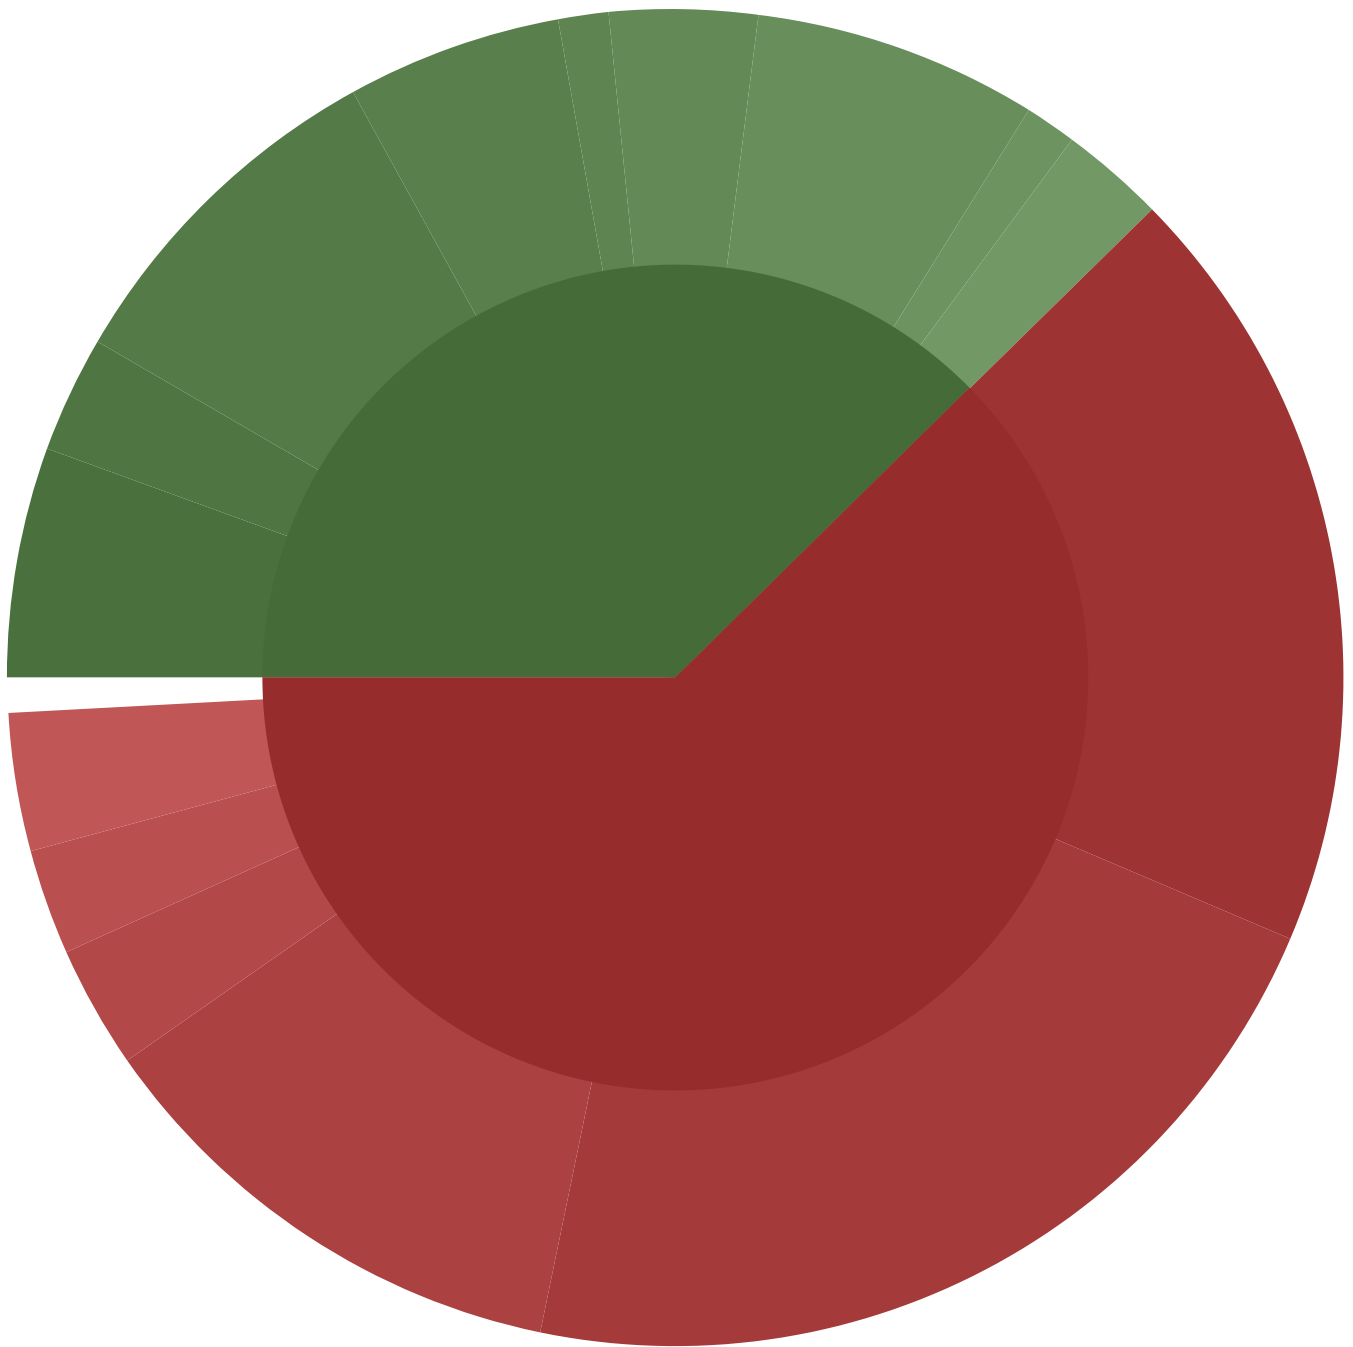

Blue Cheese has a strong physical effect at first (definitely couch lock and calming; a little sleepy and also a touch of narcotic and pain reliever) but also has a mental effect (a little relaxing and psychedelic and also a touch of aphrodisiac and uplifting). ... [read more](#)

Blue Cheese Gallery

Here you can see the latest Blue Cheese photos uploaded by our users. We have collected a total of 20 pictures of Barneys Farms Blue Cheese, check out our [Blue Cheese gallery](#) here to see them all.